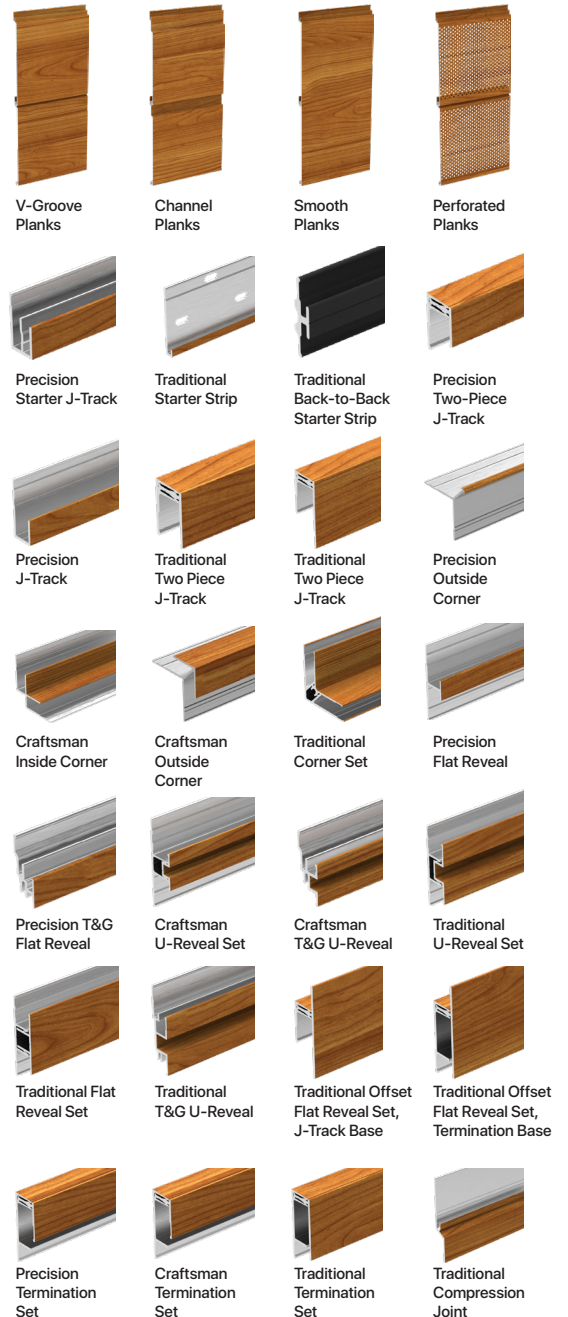

Tongue & Groove Systems

V-Groove Planks

Size	12' *	24' †	12' Perf *	24' Perf †
2 1/4"	3V.145	-	3VP.145	-
4"	4V.145	4V.289	-	-
6"	6V.145	6V.289	6VP.145	6VP.289

Smooth Planks

Size	12' *	24' †	12' Perf *	24' Perf †
6"	6PSP.145	6PSP.289	6PSPP.145	6PSPP.289

Channel Planks

Size	12' *	24' †
6"	6CH.145	6CH.289

Accessories

Product	Qty	SKU
Quick Screen Clips	1750, box	CLIP.N1750
Quick Screen Clips	100, bag	CLIP.N100
Touch Up Pens <i>Reach out to confirm color with account manager.</i>	N/A	TUP

Trim Components

Type	Style	Product	Dimensions	SKU
Starter	Precision	Starter J-Track	(5/8") - 12'	1SJT.145
Starter	Traditional	Starter Strip	(1-7/8") - 12'	2SS.145
Starter	Traditional	Back-to-Back Starter Strip	(1-1/4")	2BTSS.145
J-Track	Precision	Two Piece J-Track	(5/8") - 12'	1X1JT.145
J-Track	Precision	J-Track	(5/8") - 12'	1JT.145
J-Track	Craftsman	Two Piece J-Track	(7/8") - 12'	JT23S.145
J-Track	Traditional	Two Piece J-Track	(1-3/8") - 12'	1X2JT.145
Corner	Precision	Outside Corner	(3/16") - 12'	05OC.145
Corner	Craftsman	Inside Corner	(3/4") - 12'	1IC.145
Corner	Craftsman	Outside Corner	(1") - 12'	1OC.145
Corner	Traditional	Corner Set	(2") - 12'	2CORS.145
Reveal	Precision	Flat Reveal	(1/2") - 12'	1FR.145
Reveal	Precision	T&G Flat Reveal	(1/2") - 24'	1TGFR.289
Reveal	Craftsman	U-Reveal Set	(3/4") - 12'	1URS.145
Reveal	Craftsman	T&G U-Reveal	(3/4) - 24'	1TGURK.289
Reveal	Traditional	U-Reveal Set	(1-1/2") - 12'	2URS.145
Reveal	Traditional	Flat Reveal Set	(1-1/2") - 12'	2FRS.145
Reveal	Traditional	T&G U-Reveal	(1 1/2") - 24'	2TGURK.289
Reveal	Traditional	Offset Flat Reveal Set, J-Track Base	(2") - 12'	2OFFJ.145
Reveal	Traditional	Offset Flat Reveal Set, Termination Base	(2") - 12'	2OFFT.145
Termination	Precision	Termination Set	(5/8") - 12'	1TS.145
Termination	Craftsman	Termination Set	(7/8") - 12'	TS.145
Termination	Traditional	Termination Set	(1-3/8") - 12'	2TS.145
Compression Joints	Traditional	Compression Joint	(1-3/8") - 24'	2CJ.289